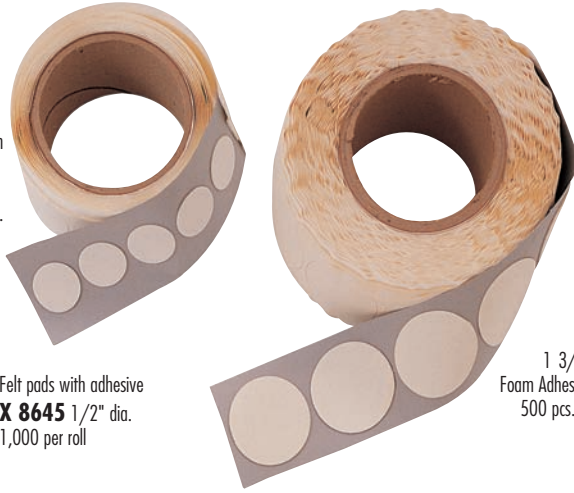

Adhesive Discs, Tapes, Findings & Hardware

The items below are sold by either the roll, case or prepackaged bags. Please note the quantities per roll, case or bag.

X 1068
1" dia. Double Faced Foam Adhesive Discs. 500 pcs. per roll, used with 1 1/4" to 1 3/4" inserts.

Felt pads with adhesive
X 8645 1/2" dia.
1,000 per roll

X 1071
1 3/4" Double Faced Foam Adhesive Discs without tabs, 500 pcs. per roll, used with 2" inserts.

X 1043
3 1/2" dia. Quartz Clock,

X 2951
Quartz Movement 3/4" shaft, used on plaque clocks with screened clock faces.

X 1067 1 1/16" Double Faced Foam Adhesive Discs, with tabs, 500 pcs. per roll, used with 7/8" and 1" stamped insert.