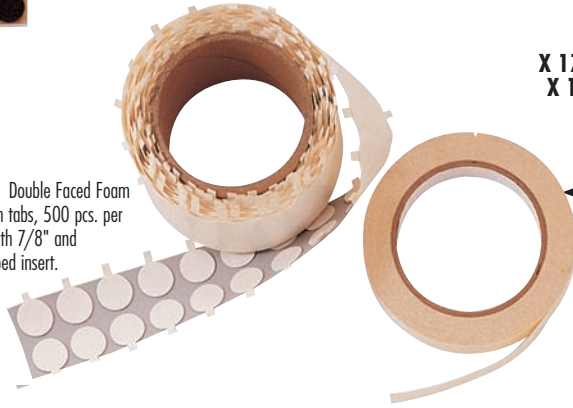

Double Faced Tape
X 1790 1/2" x 36 yd. roll
X 1074 1" x 36 yd. roll

Double Face Foam Tape
X 2385
1" x 36 ft. roll 1/16" thick, extra strong adhesive