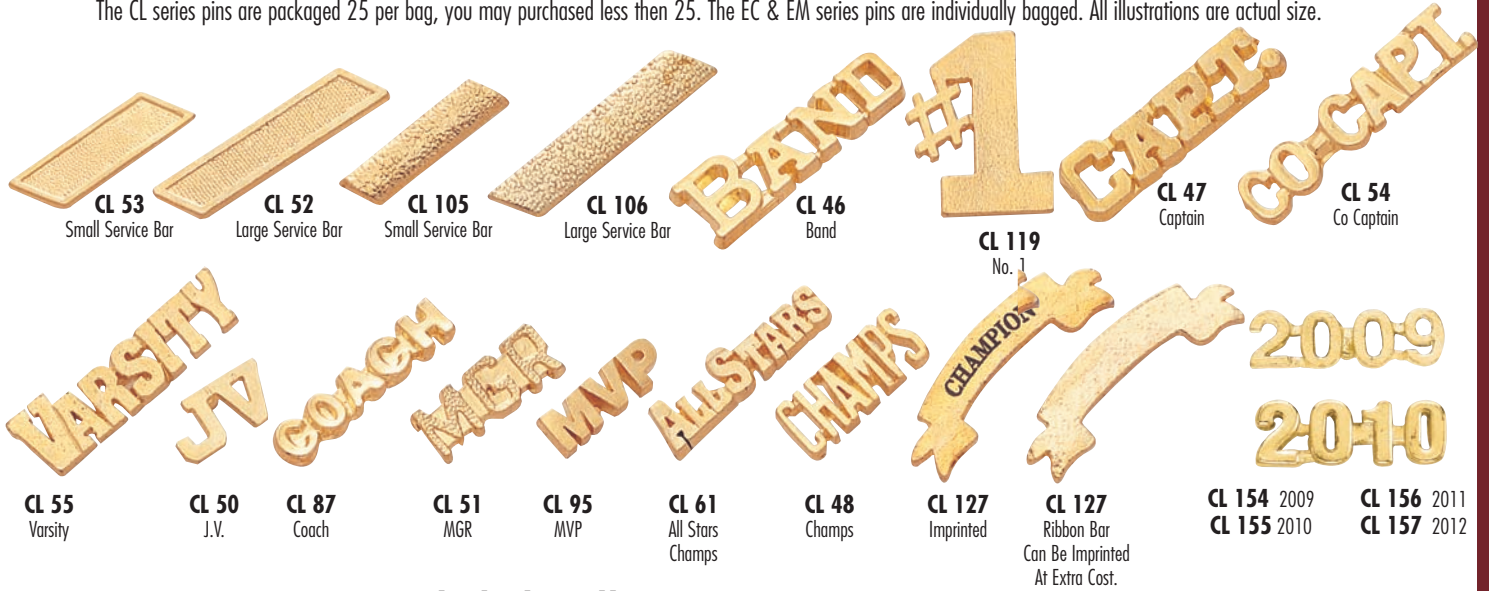

School Chenille Letter Pins: Cast & Etched Soft Enameled

The cast gold pins below have extra long nails, 7/16" with clutches so they can be attached to school letters. The enameled pins have your standard 1/4 nail & clutch. The CL series pins are packaged 25 per bag, you may purchased less then 25. The EC & EM series pins are individually bagged. All illustrations are actual size.