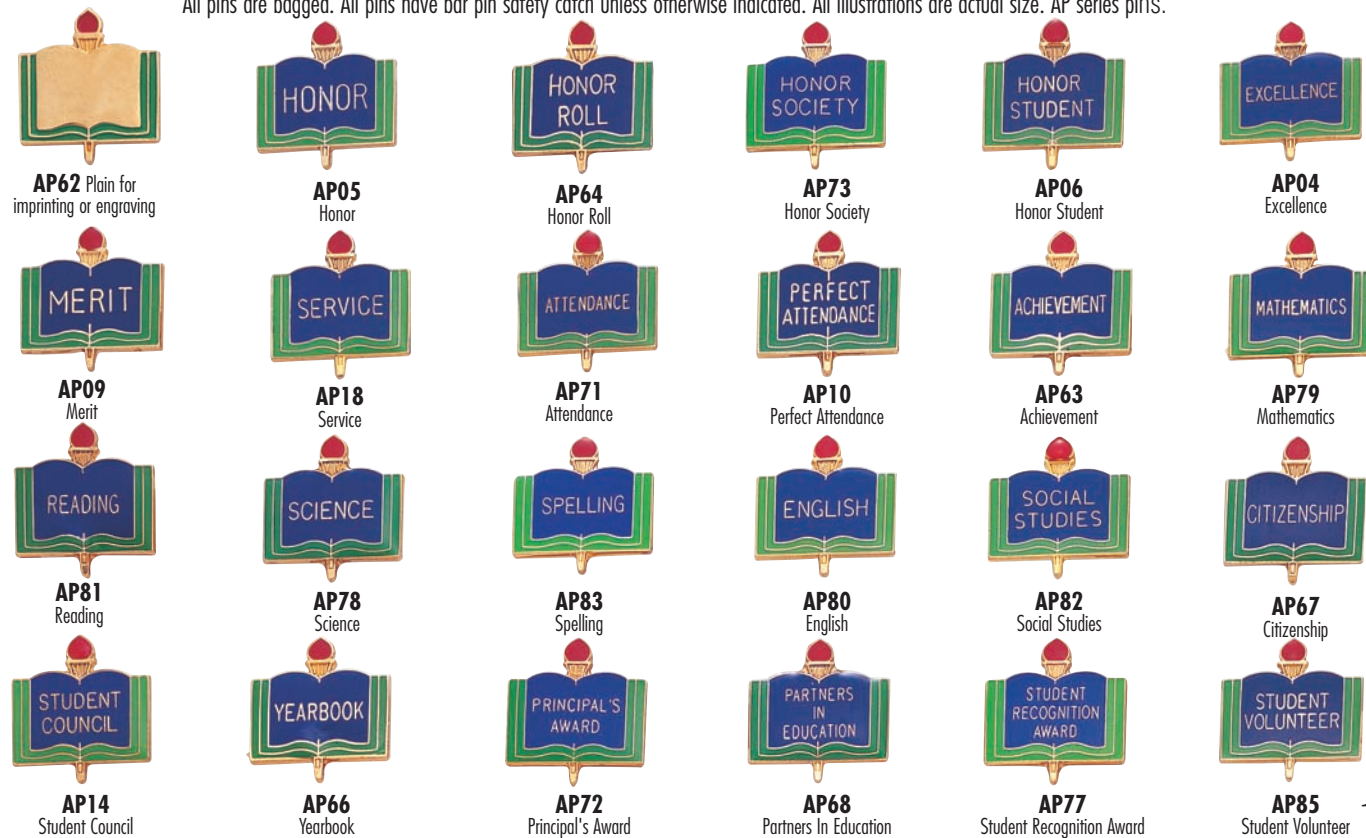

School Pins

All pins are bagged. All pins have bar pin safety catch unless otherwise indicated. All illustrations are actual size. AP series pins.