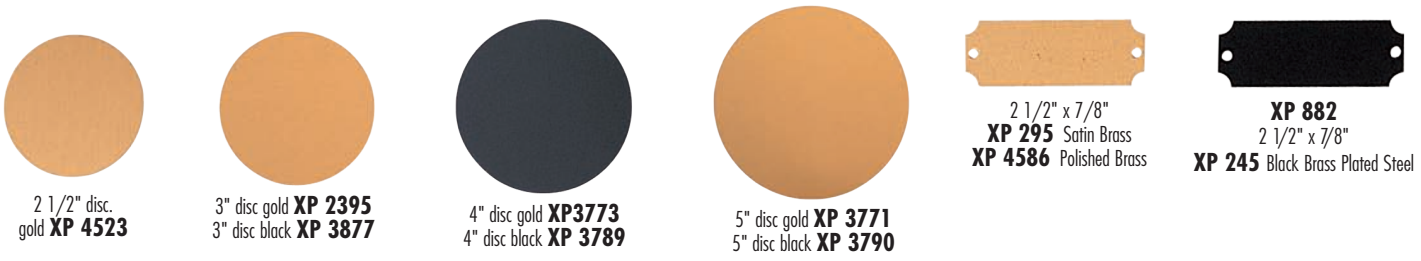

Stock Satin Brass & Black Coated Brass Plates & Disc

All plates on this page are 85/15, satin jeweler's brass and baked coated black brass. The satin brass plates and black coated brass are suitable for diamond drag or burnish engraving. The black coated brass can also be laser engraved.