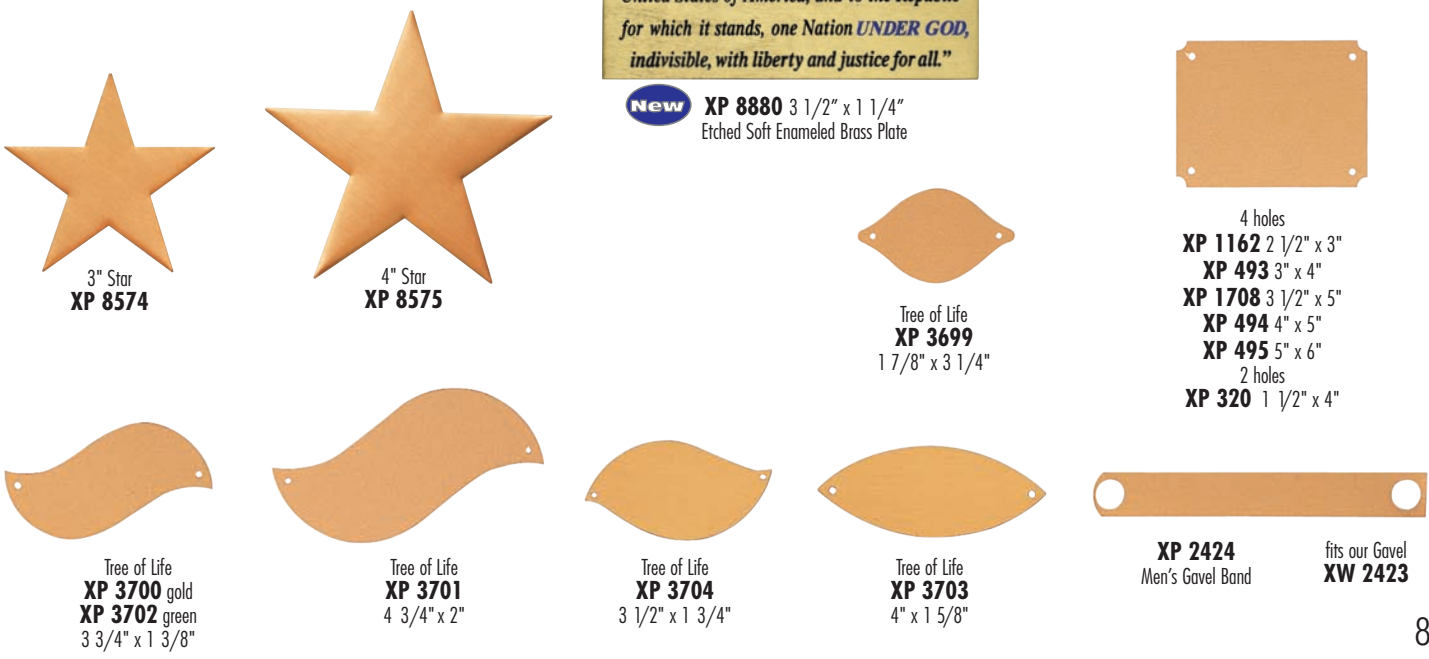

"I pledge allegiance to the Flag of the United States of America, and to the Republic for which it stands, one Nation UNDER GOD, indivisible, with liberty and justice for all."

New XP 8880 3 1/2" x 1 1/4"
Etched Soft Enameled Brass Plate