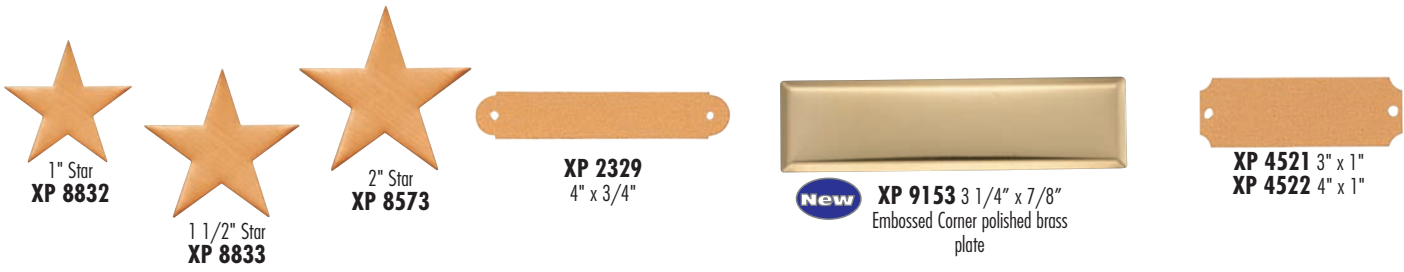

Stock Satin Brass & Black Coated Brass Plates & Disc

All plates on this page are 85/15, satin jeweler's brass and baked coated black brass. The satin brass plates and black coated brass are suitable for diamond drag or burnish engraving. The black coated brass can also be laser engraved.