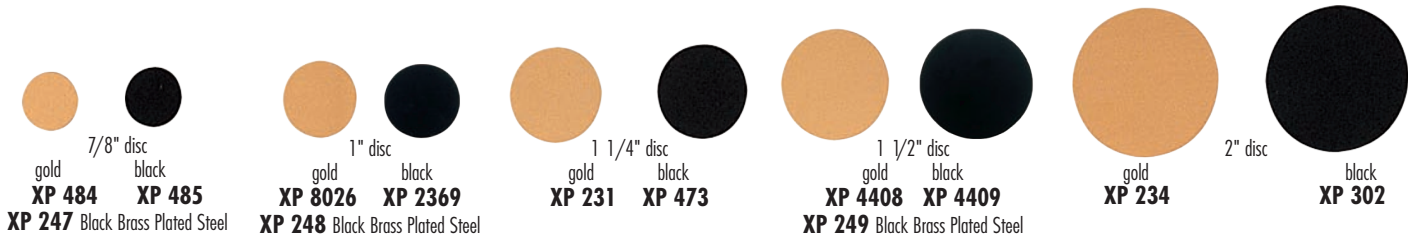

Stock Satin Brass & Black Coated Brass Plates & Disc

All plates on this page are 85/15, satin jeweler's brass and baked coated black brass. The satin brass plates and black coated brass are suitable for diamond drag or burnish engraving. The black coated brass can also be laser engraved.